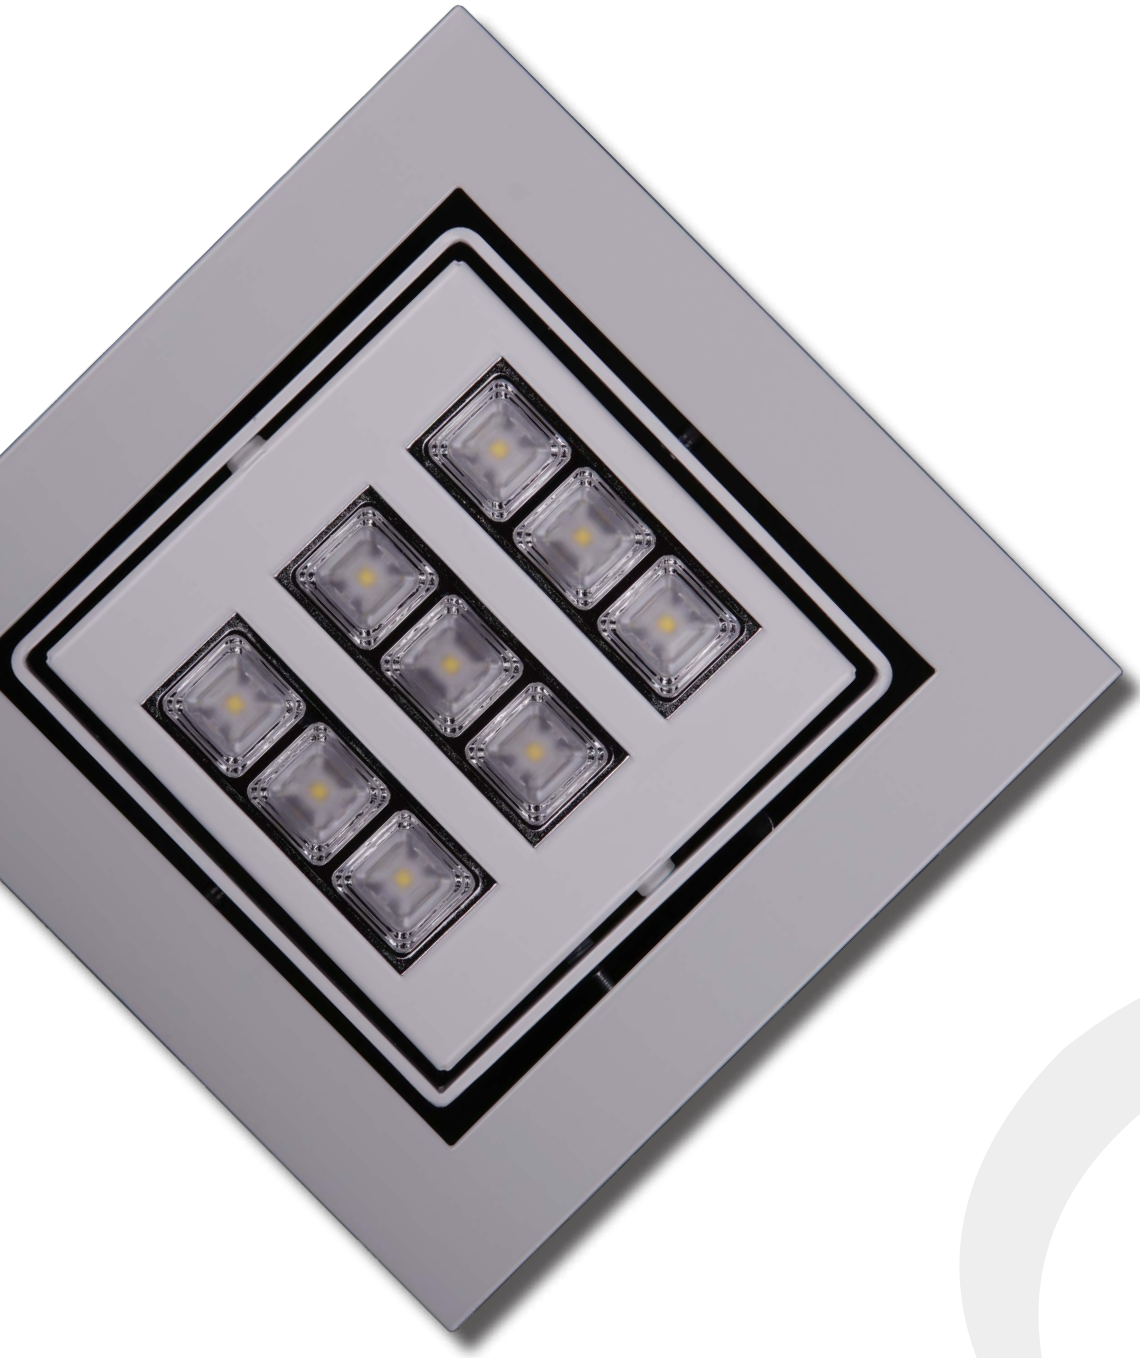

Technical Data Sheet

Lightbox 1

Technical Data Sheet

Lightbox 1

PRODUCT BENEFITS

- Ceiling recessed discrete luminaire for area lighting
- Multi directional light for excellent light distribution
- An excellent choice for shops and offices
- Optical and thermal design for maximum luminaire efficiency
- Possible regulation with: DALI, ENOCEAN, 1-10V

Optical technical data

| | |
|------------------------|-----------------------|
| LED QTY | 9 |
| Luminous flux (4000K): | 974 lm |
| CCT: | 3000K, 4000K, custom* |
| CRI: | > 80 |
| Luminous efficiency: | 70 lm/W |
| Light angle: | 65°, 30° |