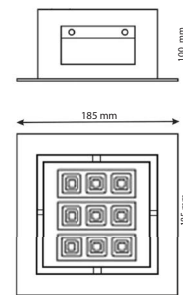

ADDITIONAL PRODUCT DATA

Dimensional drawing