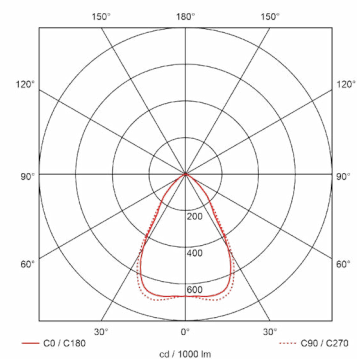

Light distribution

ORDERING INFORMATION

Code	Description
FL20.601.02.00.18.65	LED LIGHTBOX1 18W METAL WHITE 4000K 65
FL20.601.02.00.18.65	LED LIGHTBOX1 18W METAL WHITE 4000K 65 DALI
FL20.601.02.00.18.65	LED LIGHTBOX1 18W METAL WHITE 4000K 65 EnOcean
FL20.601.01.00.18.65	LED LIGHTBOX1 18W METAL WHITE 3000K 65
FL20.601.01.00.18.65	LED LIGHTBOX1 18W METAL WHITE 3000K 65 DALI
FL20.601.01.00.18.65	LED LIGHTBOX1 18W METAL WHITE 3000K 65 EnOcean
FL20.601.02.00.18.30	LED LIGHTBOX1 18W METAL WHITE 4000K 30
FL20.601.02.00.18.30	LED LIGHTBOX1 18W METAL WHITE 4000K 30 DALI
FL20.601.02.00.18.30	LED LIGHTBOX1 18W METAL WHITE 4000K 30 EnOcean
FL20.601.01.00.18.30	LED LIGHTBOX1 18W METAL WHITE 3000K 30
FL20.601.01.00.18.30	LED LIGHTBOX1 18W METAL WHITE 3000K 30 DALI
FL20.601.01.00.18.30	LED LIGHTBOX1 18W METAL WHITE 3000K 30 EnOcean