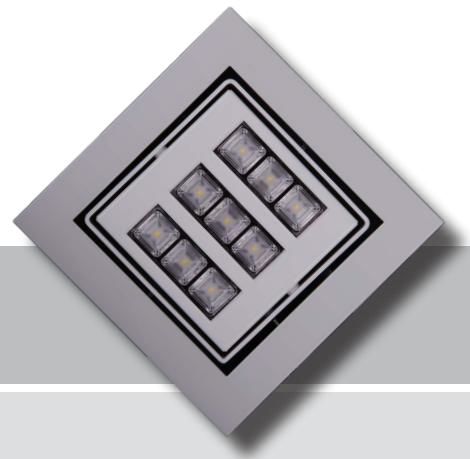

Technical Data Sheet

Lightbox 1

Technical Data Sheet

Lightbox 1

PRODUCT BENEFITS

- Ceiling recessed discrete luminaire for area lighting
- Multi directional light for excellent light distribution
- An excellent choice for shops and offices
- Optical and thermal design for maximum luminaire efficiency
- Possible regulation with: DALI, ENOCEAN, 1-10V