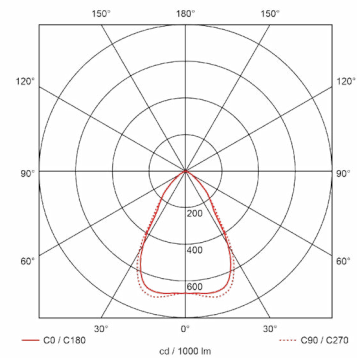

ORDERING INFORMATION

Code	Description
FL21.601.02.00.18.65	LED LIGHTBOX2 34W METAL WHITE 4000K 65
FL21.601.02.00.18.65	LED LIGHTBOX2 34W METAL WHITE 4000K 65 DALI
FL21.601.02.00.18.65	LED LIGHTBOX2 34W METAL WHITE 4000K 65 EnOcean
FL21.601.01.00.18.65	LED LIGHTBOX2 34W METAL WHITE 3000K 65
FL21.601.01.00.18.65	LED LIGHTBOX2 34W METAL WHITE 3000K 65 DALI
FL21.601.01.00.18.65	LED LIGHTBOX2 34W METAL WHITE 3000K 65 EnOcean
FL21.601.02.00.18.30	LED LIGHTBOX2 34W METAL WHITE 4000K 30
FL21.601.02.00.18.30	LED LIGHTBOX2 34W METAL WHITE 4000K 30 DALI
FL21.601.02.00.18.30	LED LIGHTBOX2 34W METAL WHITE 4000K 30 EnOcean
FL21.601.01.00.18.30	LED LIGHTBOX2 34W METAL WHITE 3000K 30
FL21.601.01.00.18.30	LED LIGHTBOX2 34W METAL WHITE 3000K 30 DALI
FL21.601.01.00.18.30	LED LIGHTBOX2 34W METAL WHITE 3000K 30 EnOcean