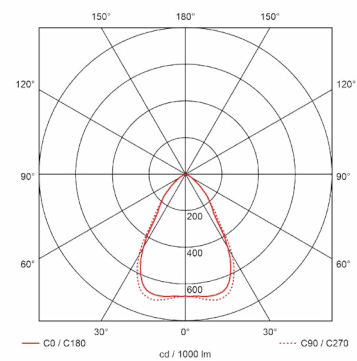

ORDERING INFORMATION

Code	Description
FL21.601.02.00.18.65	LED LIGHTBOX2 34W METAL WHITE 4000K 65
FL21.601.02.00.18.65	LED LIGHTBOX2 34W METAL WHITE 4000K 65 DALI
FL21.601.02.00.18.65	LED LIGHTBOX2 34W METAL WHITE 4000K 65 EnOcean
FL21.601.01.00.18.65	LED LIGHTBOX2 34W METAL WHITE 3000K 65
FL21.601.01.00.18.65	LED LIGHTBOX2 34W METAL WHITE 3000K 65 DALI
FL21.601.01.00.18.65	LED LIGHTBOX2 34W METAL WHITE 3000K 65 EnOcean
FL21.601.02.00.18.30	LED LIGHTBOX2 34W METAL WHITE 4000K 30
FL21.601.02.00.18.30	LED LIGHTBOX2 34W METAL WHITE 4000K 30 DALI
FL21.601.02.00.18.30	LED LIGHTBOX2 34W METAL WHITE 4000K 30 EnOcean
FL21.601.01.00.18.30	LED LIGHTBOX2 34W METAL WHITE 3000K 30
FL21.601.01.00.18.30	LED LIGHTBOX2 34W METAL WHITE 3000K 30 DALI
FL21.601.01.00.18.30	LED LIGHTBOX2 34W METAL WHITE 3000K 30 EnOcean