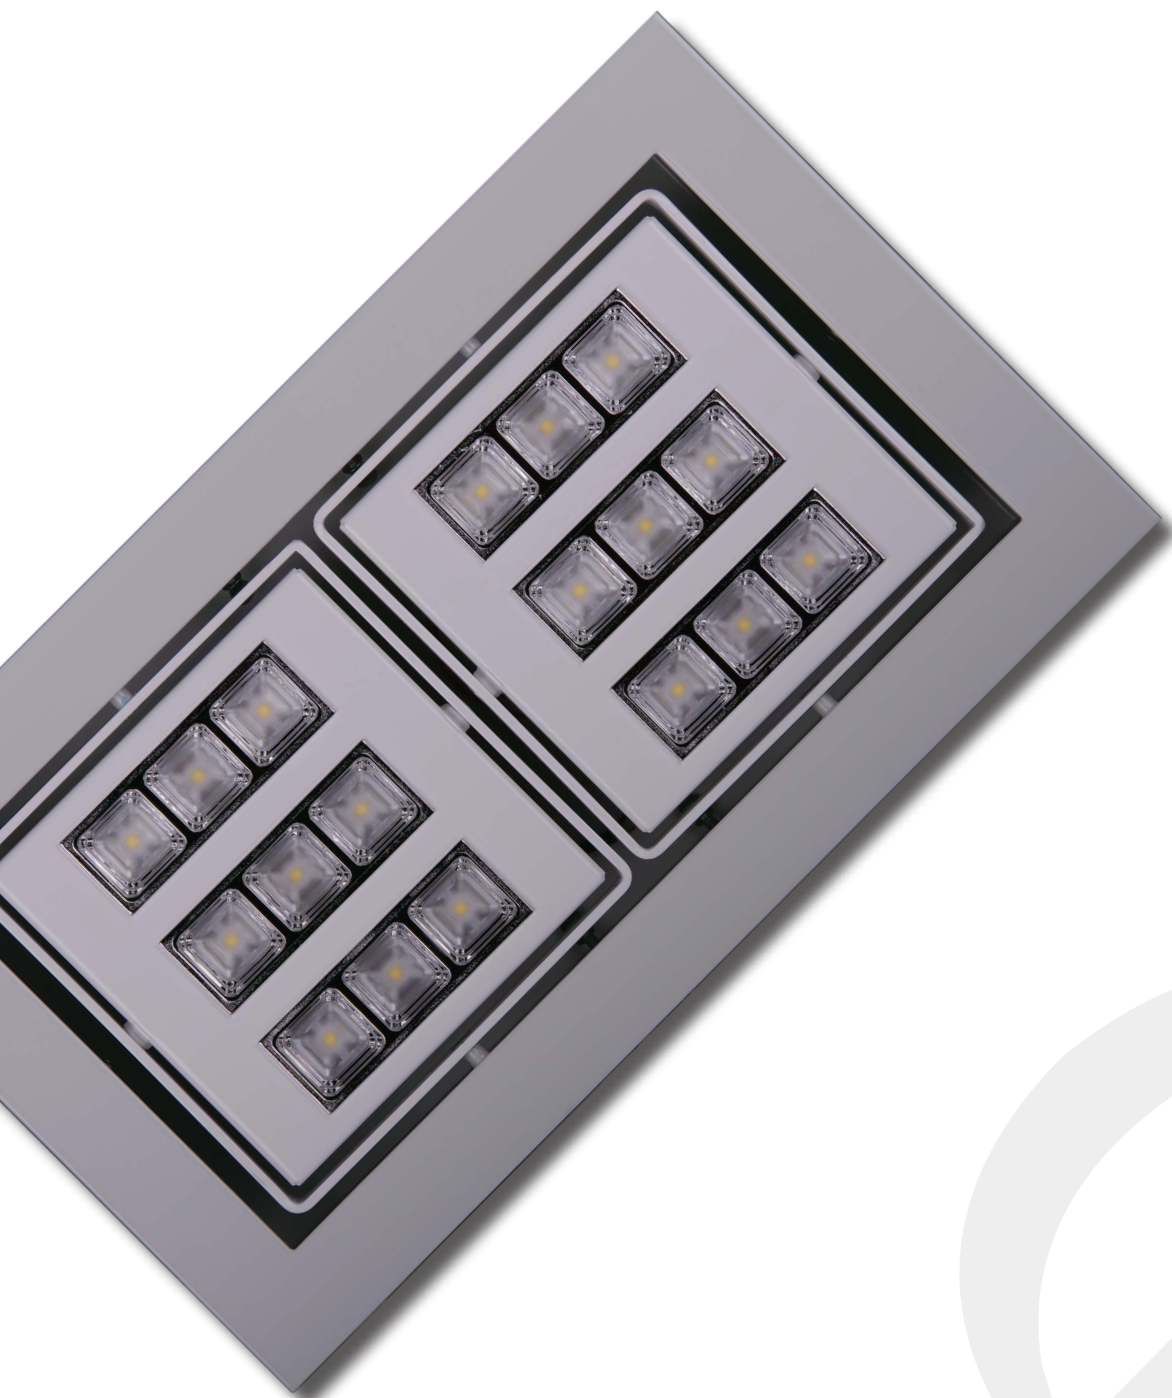

## Lightbox 2

### PRODUCT BENEFITS

- Ceiling recessed discrete luminaire for area lighting
- Multi directional light for excellent light distribution
- An excellent choice for shops and offices
- Optical and thermal design for maximum luminaire efficiency
- Possible regulation with: DALI, ENOCEAN, 1-10V