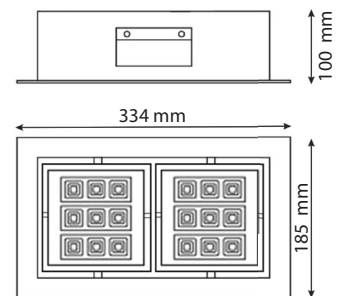

#### Mechanical data

Operating temperature:	-25°C ~ +40°C
Dimensions:	334 x 185 x 100 mm
Recessed opening:	320 x 170 mm
Weight:	3,3 kg

#### Dimensional drawing