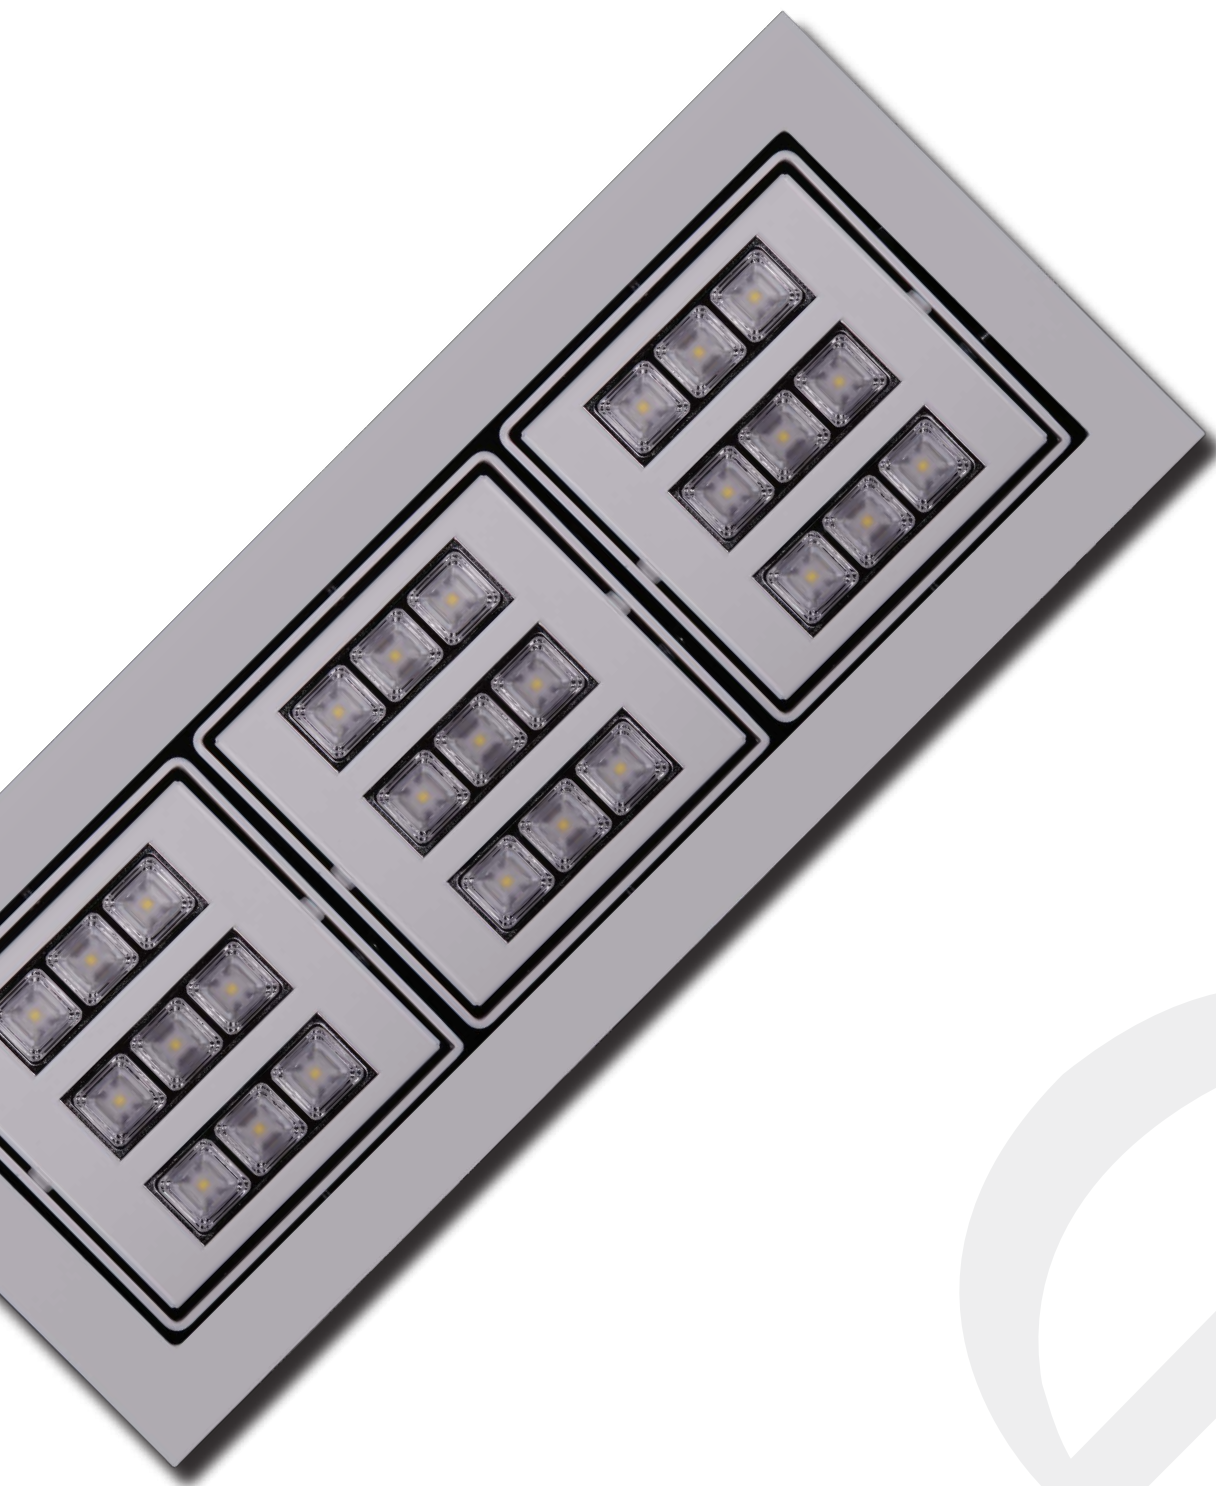

## Lightbox 3

### PRODUCT BENEFITS

- Ceiling recessed discrete luminaire for area lighting
- Multi directional light for excellent light distribution
- An excellent choice for shops and offices
- Optical and thermal design for maximum luminaire efficiency
- Possible regulation with: DALI, ENOCEAN, 1-10V

Mechanical data	
Operating temperature:	-25°C ~ +40°C
Dimensions:	475 x 185 x 100 mm
Recessed opening:	460 x 170 mm
Weight:	5,6 kg

Colour and materials	
Colour:	silver, white, black, custom*
Material:	metal