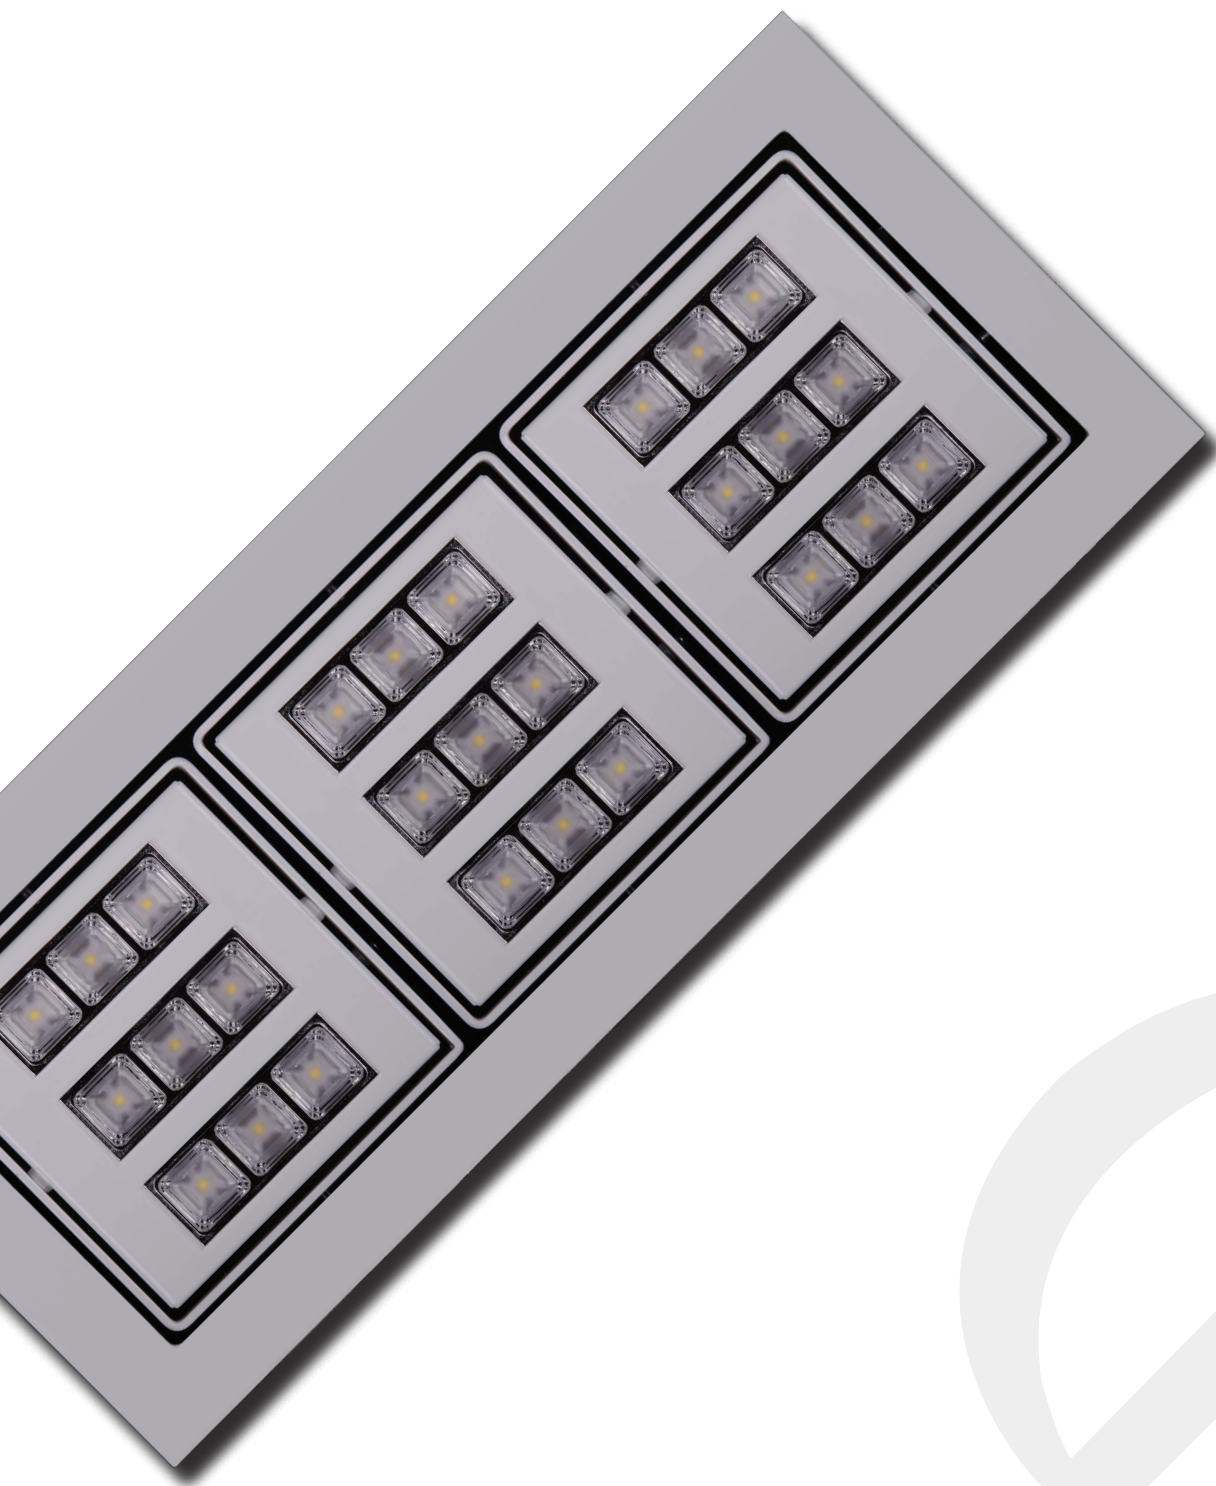

Technical Data Sheet

Lightbox 3

Technical Data Sheet

Lightbox 3

PRODUCT BENEFITS

- Ceiling recessed discrete luminaire for area lighting
- Multi directional light for excellent light distribution
- An excellent choice for shops and offices
- Optical and thermal design for maximum luminaire efficiency
- Possible regulation with: DALI, ENOCEAN, 1-10V

TECHNICAL DATA

Electrical data	
Input voltage:	230 V AC
Power consumption:	50 W
Efficiency:	> 0,85
PFC:	> 0,90
Life span:	> 50.000 h
Light control:	DALI, EnOcean, 1-10V

Optical technical data	
LED QTY	27
Luminous flux (4000K):	2827 lm
CCT:	3000K, 4000K, custom*
CRI:	> 80
Luminous efficiency:	70 lm/W
Light angle:	65°, 30°

Mechanical data	
Operating temperature:	-25°C ~ +40°C
Dimensions:	475 x 185 x 100 mm
Recessed opening:	460 x 170 mm
Weight:	5,6 kg

Colour and materials	
Colour:	silver, white, black, custom*
Material:	metal