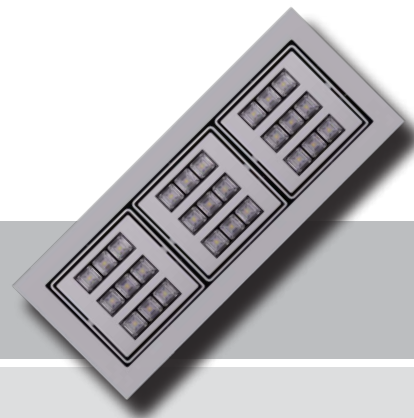

## Lightbox 3

### PRODUCT BENEFITS

- Ceiling recessed discrete luminaire for area lighting
- Multi directional light for excellent light distribution
- An excellent choice for shops and offices
- Optical and thermal design for maximum luminaire efficiency
- Possible regulation with: DALI, ENOCEAN, 1-10V

Mechanical data	
Operating temperature:	-25°C ~ +40°C
Dimensions:	475 x 185 x 100 mm
Recessed opening:	460 x 170 mm
Weight:	5,6 kg

Colour and materials	
Colour:	silver, white, black, custom*
Material:	metal