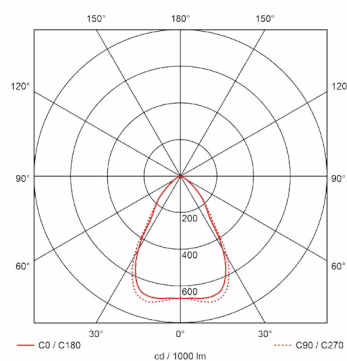

ORDERING INFORMATION

Code	Description
FL22.601.02.00.18.65	LED LIGHTBOX3 50W METAL WHITE 4000K 65
FL22.601.02.00.18.65	LED LIGHTBOX3 50W METAL WHITE 4000K 65 DALI
FL22.601.02.00.18.65	LED LIGHTBOX3 50W METAL WHITE 4000K 65 EnOcean
FL22.601.01.00.18.65	LED LIGHTBOX3 50W METAL WHITE 3000K 65
FL22.601.01.00.18.65	LED LIGHTBOX3 50W METAL WHITE 3000K 65 DALI
FL22.601.01.00.18.65	LED LIGHTBOX3 50W METAL WHITE 3000K 65 EnOcean
FL22.601.02.00.18.30	LED LIGHTBOX3 50W METAL WHITE 4000K 30
FL22.601.02.00.18.30	LED LIGHTBOX3 50W METAL WHITE 4000K 30 DALI
FL22.601.02.00.18.30	LED LIGHTBOX3 50W METAL WHITE 4000K 30 EnOcean
FL22.601.01.00.18.30	LED LIGHTBOX3 50W METAL WHITE 3000K 30
FL22.601.01.00.18.30	LED LIGHTBOX3 50W METAL WHITE 3000K 30 DALI
FL22.601.01.00.18.30	LED LIGHTBOX3 50W METAL WHITE 3000K 30 EnOcean