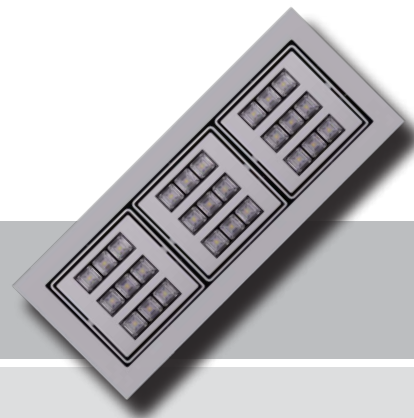

Technical Data Sheet

Lightbox 3

Technical Data Sheet

Lightbox 3

PRODUCT BENEFITS

- Ceiling recessed discrete luminaire for area lighting
- Multi directional light for excellent light distribution
- An excellent choice for shops and offices
- Optical and thermal design for maximum luminaire efficiency
- Possible regulation with: DALI, ENOCEAN, 1-10V

TECHNICAL DATA

Electrical data	
Input voltage:	230 V AC
Power consumption:	50 W
Efficiency:	> 0,85
PFC:	> 0,90
Life span:	> 50.000 h
Light control:	DALI, EnOcean, 1-10V

Optical technical data	
LED QTY	27
Luminous flux (4000K):	2827 lm
CCT:	3000K, 4000K, custom*
CRI:	> 80
Luminous efficiency:	70 lm/W
Light angle:	65°, 30°

Mechanical data	
Operating temperature:	-25°C ~ +40°C
Dimensions:	475 x 185 x 100 mm
Recessed opening:	460 x 170 mm
Weight:	5,6 kg

Colour and materials	
Colour:	silver, white, black, custom*
Material:	metal