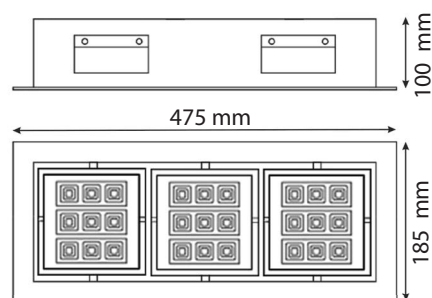

### TECHNICAL DATA

Electrical data	
Input voltage:	230 V AC
Power consumption:	50 W
Efficiency:	> 0,85
PFC:	> 0,90
Life span:	> 50.000 h
Light control:	DALI, EnOcean, 1-10V

Optical technical data	
LED QTY	27
Luminous flux (4000K):	2827 lm
CCT:	3000K, 4000K, custom*
CRI:	> 80
Luminous efficiency:	70 lm/W
Light angle:	65°, 30°

Mechanical data	
Operating temperature:	-25°C ~ +40°C
Dimensions:	475 x 185 x 100 mm
Recessed opening:	460 x 170 mm
Weight:	5,6 kg

Colour and materials	
Colour:	silver, white, black, custom*
Material:	metal

#### Dimensional drawing