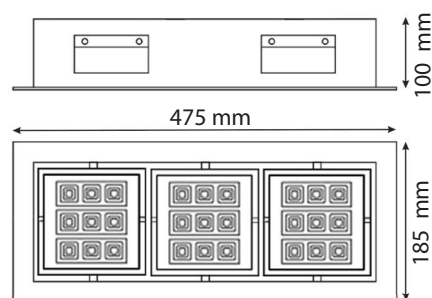

ADDITIONAL PRODUCT DATA

Dimensional drawing

Light distribution