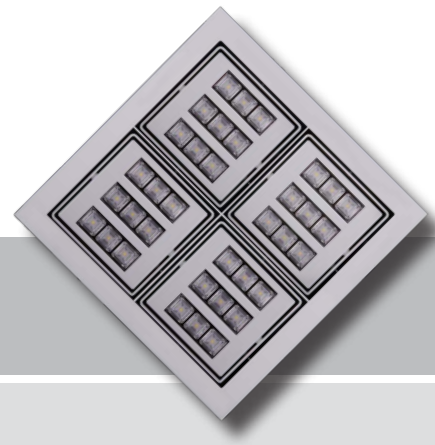

Technical Data Sheet

Lightbox 4

Technical Data Sheet

Lightbox 4

PRODUCT BENEFITS

- Ceiling recessed discrete luminaire for area lighting
- Multi directional light for excellent light distribution
- An excellent choice for shops and offices
- Optical and thermal design for maximum luminaire efficiency
- Possible regulation with: DALI, ENOCEAN, 1-10V

TECHNICAL DATA

Electrical data

Input voltage:	230 V AC
Power consumption:	68 W
Efficiency:	> 0,85
PFC:	> 0,90
Life span:	> 50.000 h
Light control:	DALI, EnOcean, 1-10V

Optical technical data

LED QTY	36
Luminous flux (4000K):	3769 lm
CCT:	3000K, 4000K, custom*
CRI:	> 80
Luminous efficiency:	70 lm/W
Light angle:	65°, 30°

Mechanical data

Operating temperature:	-25°C ~ +40°C
Dimensions:	334 x 334 x 100 mm
Recessed opening:	320 x 320 mm
Weight:	7,4 kg

Colour and materials

Colour:	silver, white, black, custom*
Material:	metal