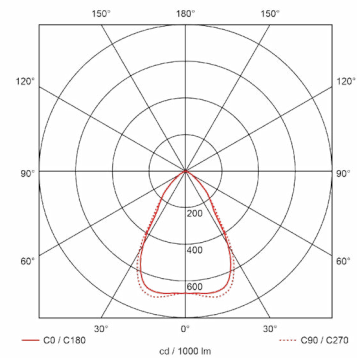

ORDERING INFORMATION

Code	Description
FL23.601.02.00.18.65	LED LIGHTBOX4 68W METAL WHITE 4000K 65
FL23.601.02.00.18.65	LED LIGHTBOX4 68W METAL WHITE 4000K 65 DALI
FL23.601.02.00.18.65	LED LIGHTBOX4 68W METAL WHITE 4000K 65 EnOcean
FL23.601.01.00.18.65	LED LIGHTBOX4 68W METAL WHITE 3000K 65
FL23.601.01.00.18.65	LED LIGHTBOX4 68W METAL WHITE 3000K 65 DALI
FL23.601.01.00.18.65	LED LIGHTBOX4 68W METAL WHITE 3000K 65 EnOcean
FL23.601.02.00.18.30	LED LIGHTBOX4 68W METAL WHITE 4000K 30
FL23.601.02.00.18.30	LED LIGHTBOX4 68W METAL WHITE 4000K 30 DALI
FL23.601.02.00.18.30	LED LIGHTBOX4 68W METAL WHITE 4000K 30 EnOcean
FL23.601.01.00.18.30	LED LIGHTBOX4 68W METAL WHITE 3000K 30
FL23.601.01.00.18.30	LED LIGHTBOX4 68W METAL WHITE 3000K 30 DALI
FL23.601.01.00.18.30	LED LIGHTBOX4 68W METAL WHITE 3000K 30 EnOcean