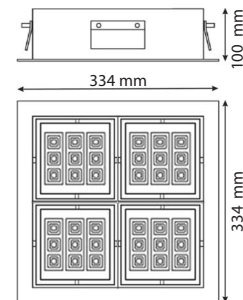

ADDITIONAL PRODUCT DATA

Dimensional drawing

Light distribution