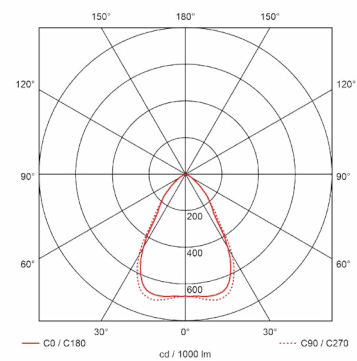

ORDERING INFORMATION

Code	Description
FL23.601.02.00.18.65	LED LIGHTBOX4 68W METAL WHITE 4000K 65
FL23.601.02.00.18.65	LED LIGHTBOX4 68W METAL WHITE 4000K 65 DALI
FL23.601.02.00.18.65	LED LIGHTBOX4 68W METAL WHITE 4000K 65 EnOcean
FL23.601.01.00.18.65	LED LIGHTBOX4 68W METAL WHITE 3000K 65
FL23.601.01.00.18.65	LED LIGHTBOX4 68W METAL WHITE 3000K 65 DALI
FL23.601.01.00.18.65	LED LIGHTBOX4 68W METAL WHITE 3000K 65 EnOcean
FL23.601.02.00.18.30	LED LIGHTBOX4 68W METAL WHITE 4000K 30
FL23.601.02.00.18.30	LED LIGHTBOX4 68W METAL WHITE 4000K 30 DALI
FL23.601.02.00.18.30	LED LIGHTBOX4 68W METAL WHITE 4000K 30 EnOcean
FL23.601.01.00.18.30	LED LIGHTBOX4 68W METAL WHITE 3000K 30
FL23.601.01.00.18.30	LED LIGHTBOX4 68W METAL WHITE 3000K 30 DALI
FL23.601.01.00.18.30	LED LIGHTBOX4 68W METAL WHITE 3000K 30 EnOcean