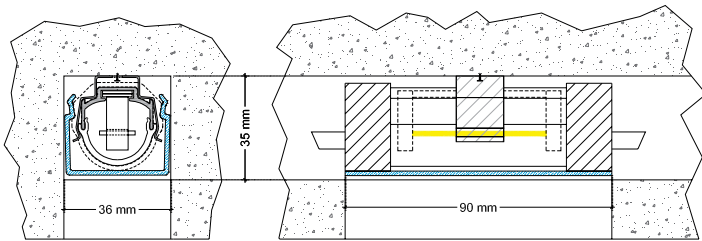

IP 65 / IP66

Reference	LU4EAL + VSM6
Lighting unit (not included)	Aga-Led®
Connector	Rigid-Loop
Color temperature	from 2300K to 4000K
Dimensions	90 x 36 x 35 mm
Power Supply	24V
Power Feed	2 x cable PUR PUR 20cm (In and Out)
IP Protection	IP65 - IP66
Lenght (on mesure)	90mm to 3000mm
Finish	Body: Aluminium Cover: Opaline
Fixation	FCUB
Certifications	
Recommandations	Ensure the correct LED polarity

Dimensions