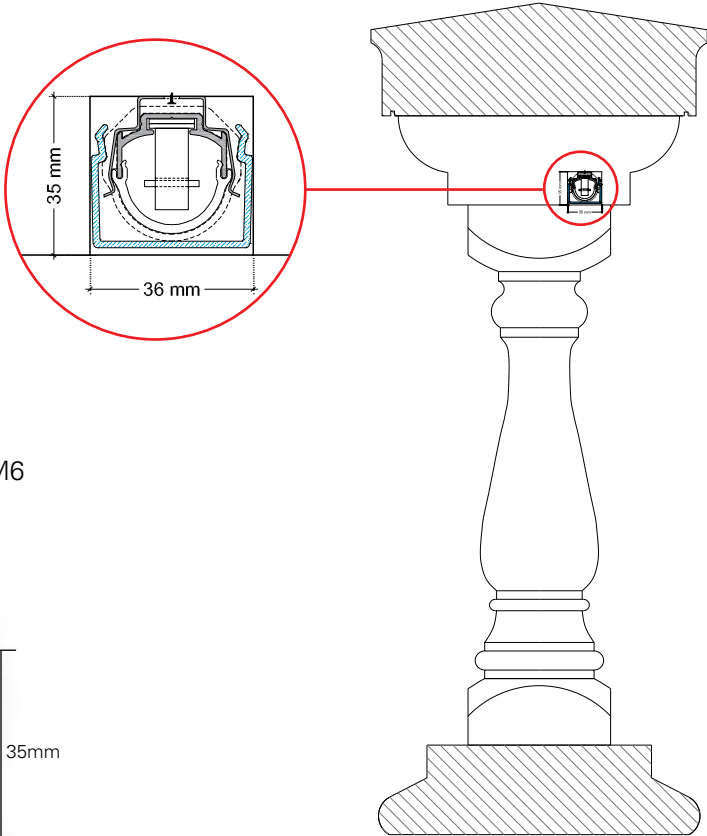

Therefore we have developed our new tailored lighting fixture for exterior and interior balustrade, made of marble, stone or wood.

IP 65 / IP66

Reference	LU4EAL + VSM6
Lighting unit (not included)	Aga-Led®
Connector	Rigid-Loop
Color temperature	from 2300K to 4000K
Dimensions	90 x 36 x 35 mm
Power Supply	24V
Power Feed	2 x cable PUR PUR 20cm (In and Out)
IP Protection	IP65 - IP66
Lenght (on mesure)	90mm to 3000mm
Finish	Body: Aluminium Cover: Opaline
Fixation	FCUB
Certifications	      
Recommandations	Ensure the correct LED polarity