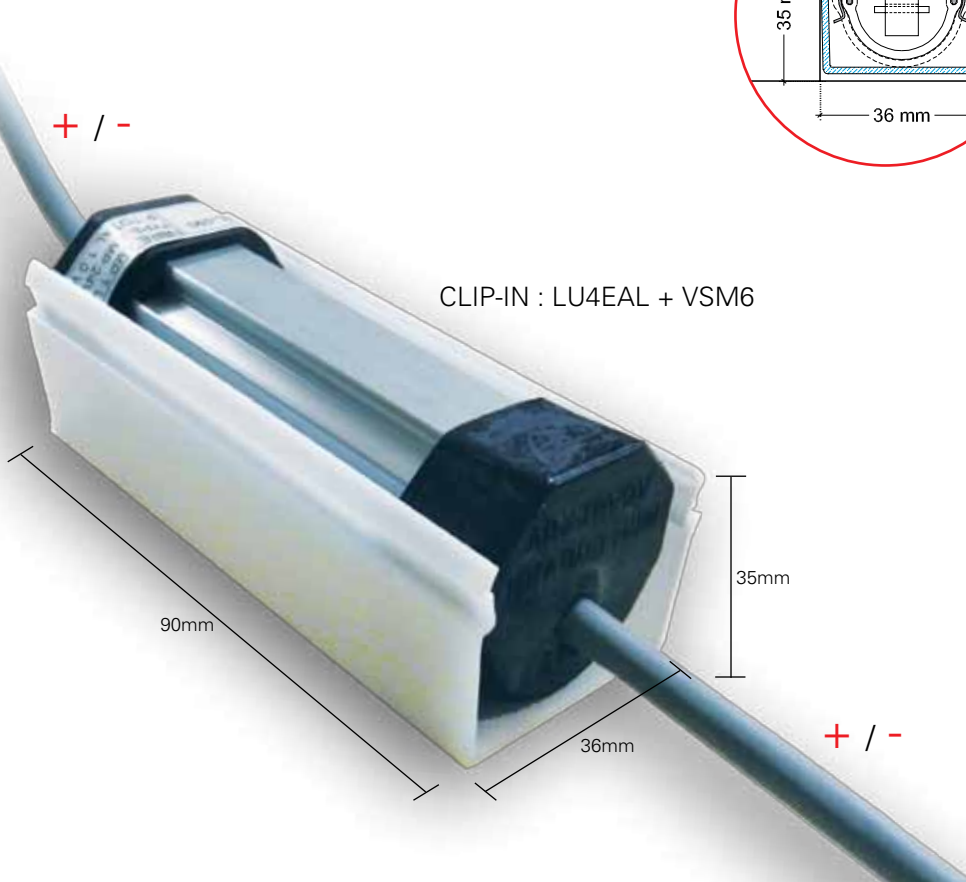

AGABEKOV
LIGHTING COMPANY INTERNATIONAL®

BALUSTRADE
LIGHTING FOR EXTERIOR AND INTERIOR

UNIVERSAL 4 CLIP-IN

UNIVERSAL 4 CLIP-IN

The balusters provide an important piece of architectural beauty to emphasize your residential project.

Therefore we have developed our new tailored lighting fixture for exterior and interior balustrade, made of marble, stone or wood.

IP 65 / IP66

Reference	LU4EAL + VSM6
Lighting unit (not included)	Aga-Led®
Connector	Rigid-Loop
Color temperature	from 2300K to 4000K
Dimensions	90 x 36 x 35 mm
Power Supply	24V
Power Feed	2 x cable PUR PUR 20cm (In and Out)
IP Protection	IP65 - IP66
Lenght (on mesure)	90mm to 3000mm
Finish	Body: Aluminium Cover: Opaline
Fixation	FCUB
Certifications	      
Recommandations	Ensure the correct LED polarity