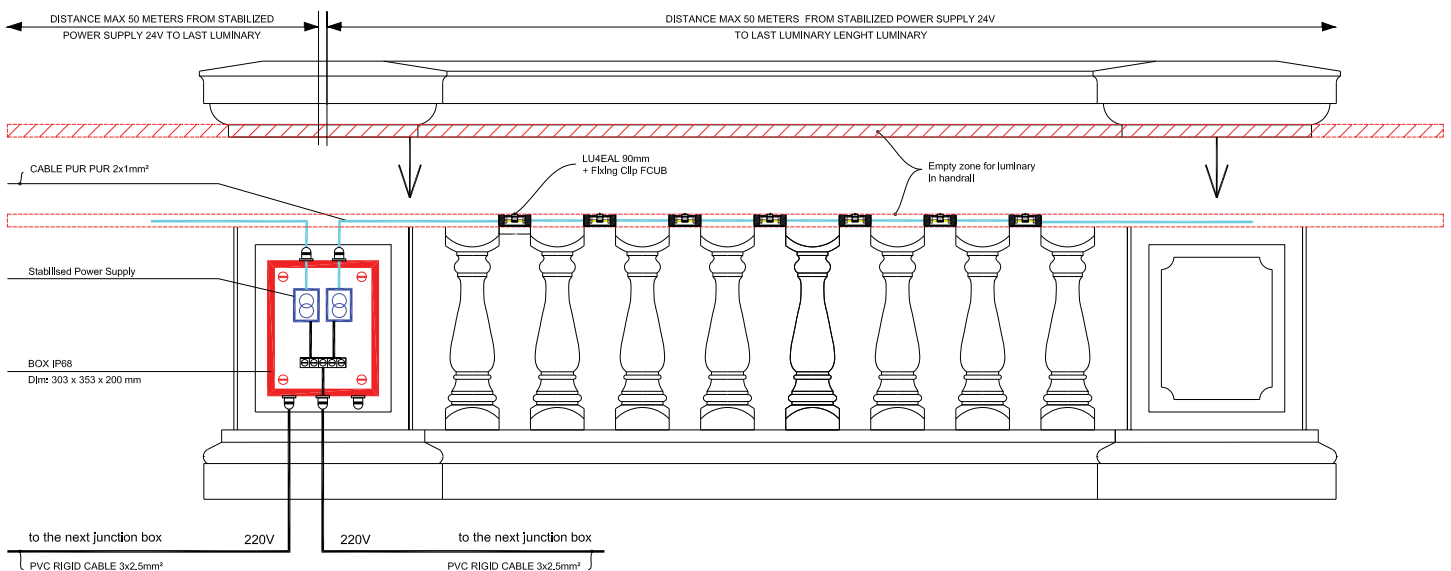

Therefore we have developed our new tailored lighting fixture for exterior and interior balustrade, made of marble, stone or wood.

IP 65 / IP66

Reference	LU4EAL + VSM6
Lighting unit (not included)	Aga-Led®
Connector	Rigid-Loop
Color temperature	from 2300K to 4000K
Dimensions	90 x 36 x 35 mm
Power Supply	24V
Power Feed	2 x cable PUR PUR 20cm (In and Out)
IP Protection	IP65 - IP66
Lenght (on mesure)	90mm to 3000mm
Finish	Body: Aluminium Cover: Opaline
Fixation	FCUB
Certifications	      
Recommandations	Ensure the correct LED polarity

Dimensions

Fixation

FCUB

Example of wiring diagram (For dimming don't hesitate to contact us)

AGABEKOV

AGABEKOV SA Manufacture 6, ROUTE DE COMPOIS
CH-1222 VÉSENAZ - GENEVA - SWITZERLAND
Tel. +41 22 752 47 45 Fax. +41 22 752 37 08
E-mail: info@agabekov.com