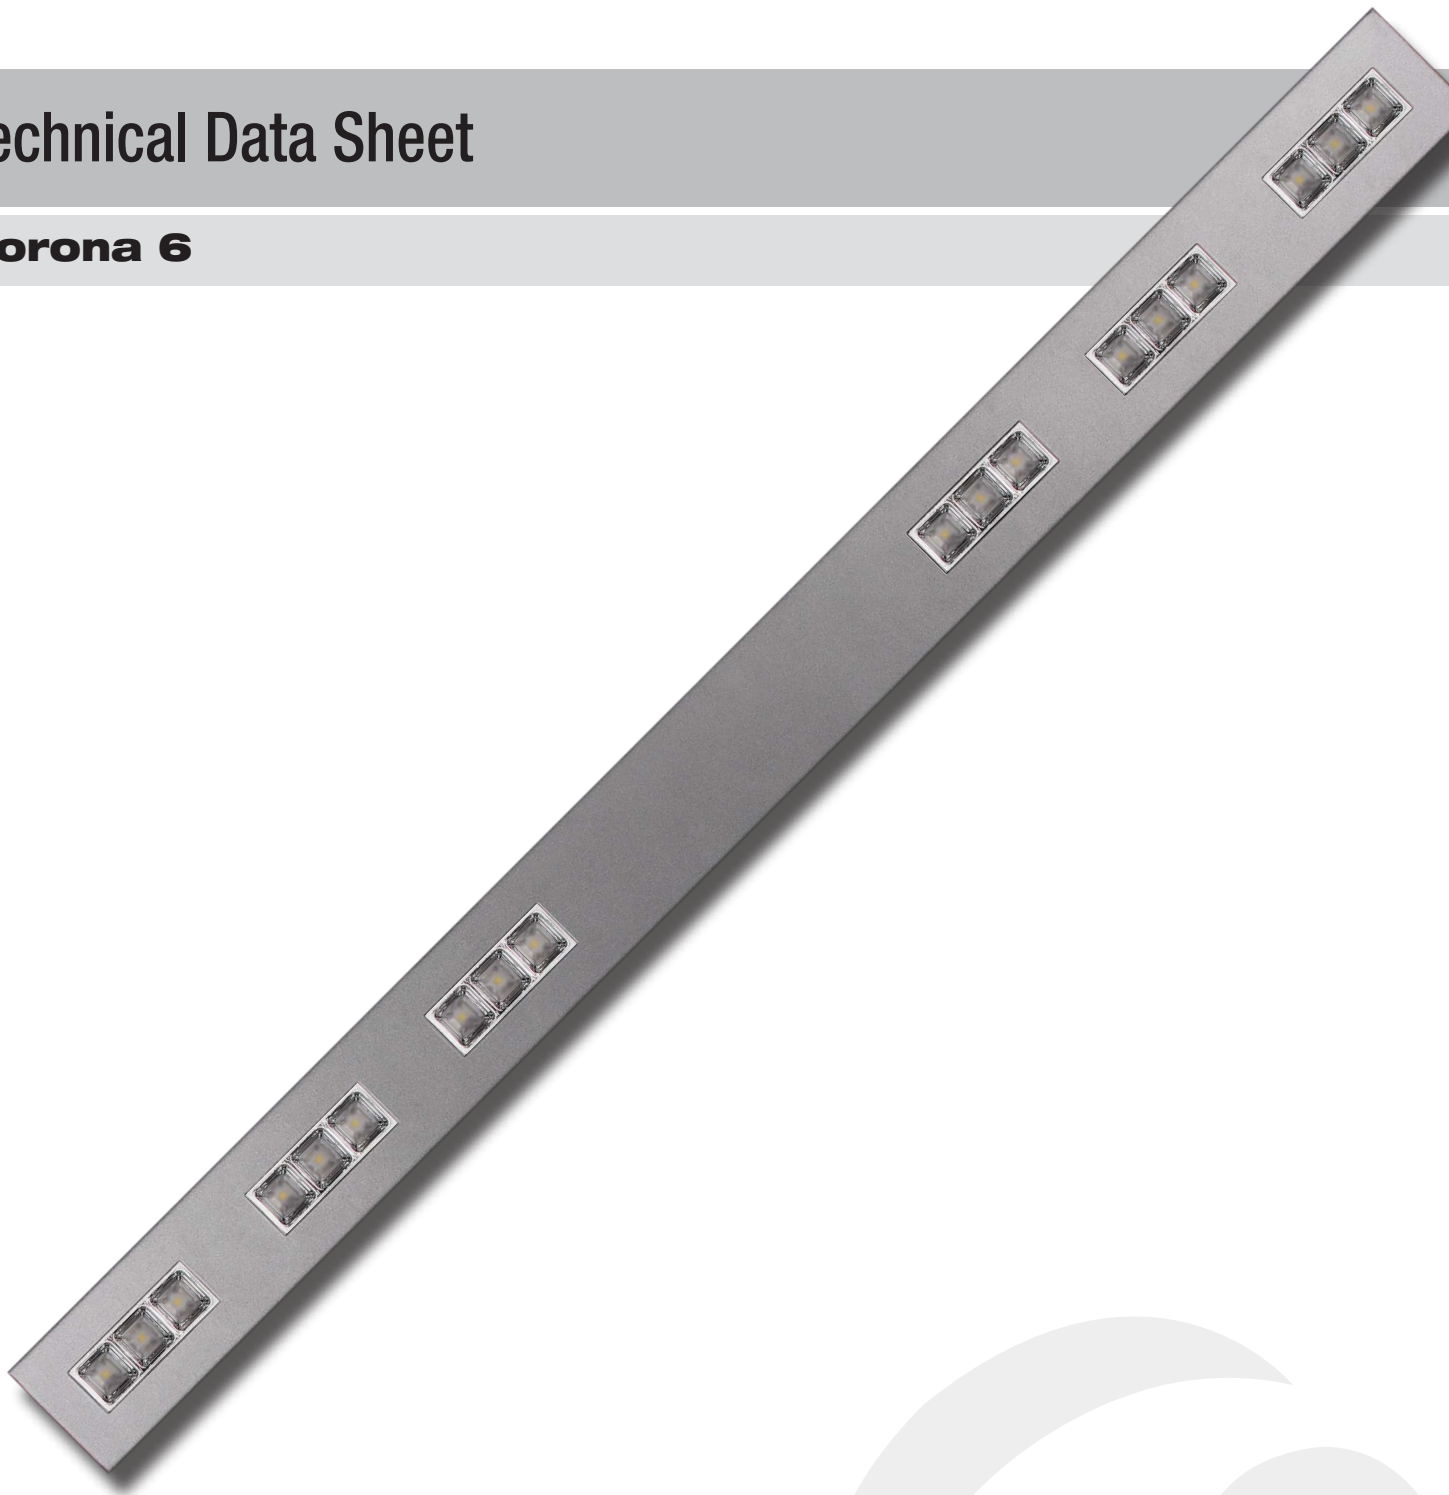

Technical Data Sheet

Corona 6

Technical Data Sheet

Corona 6

PRODUCT BENEFITS

- Hanging lamp for illuminating work surfaces
- Flat design with build-in powersupply
- Direct replacment with halogen luminaire is possible
- Housing made of aluminium
- Possible regulation with: DALI, ENOCEAN, 1-10V

TECHNICAL DATA

Electrical data

Input voltage:	230 V AC
Power consumption:	35 W
Efficiency:	> 0,85
PFC:	> 0,90
Life span:	> 50.000 h
Light control:	DALI, EnOcean, 1-10V

Optical technical data

LED QTY	18
Luminous flux (4000K):	1916 lm
CCT:	3000K, 4000K, custom*
CRI:	> 80
Luminous efficiency:	70 lm/W
Light angle:	65°, 30°

Mechanical data

Operating temperature:	-25°C ~ +40°C
Dimensions:	1025 x 80 x 42 mm
Recessed opening:	/
Weight:	4,0 kg

Colour and materials

Colour:	silver, white, black, custom*
Material:	aluminium, metal