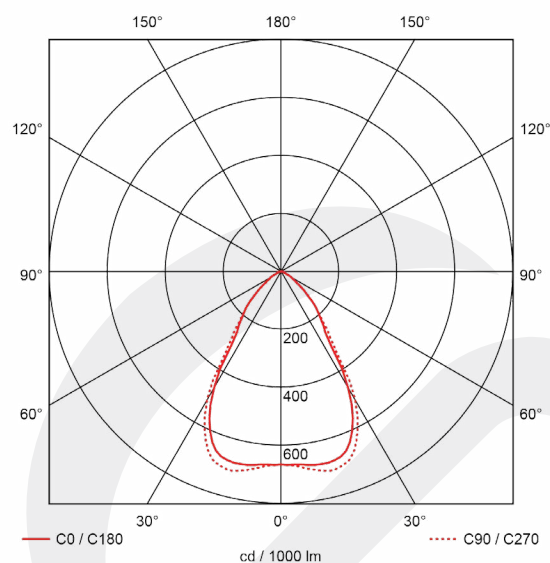

Light distribution

FTA d.o.o.

Cesta Leona Dobrotiška 21a
SI-3230 Šentjur, Slovenia
Phone: +386 3 746 19 30
Fax: +386 3 746 19 37
E-mail: info@fosilum.com