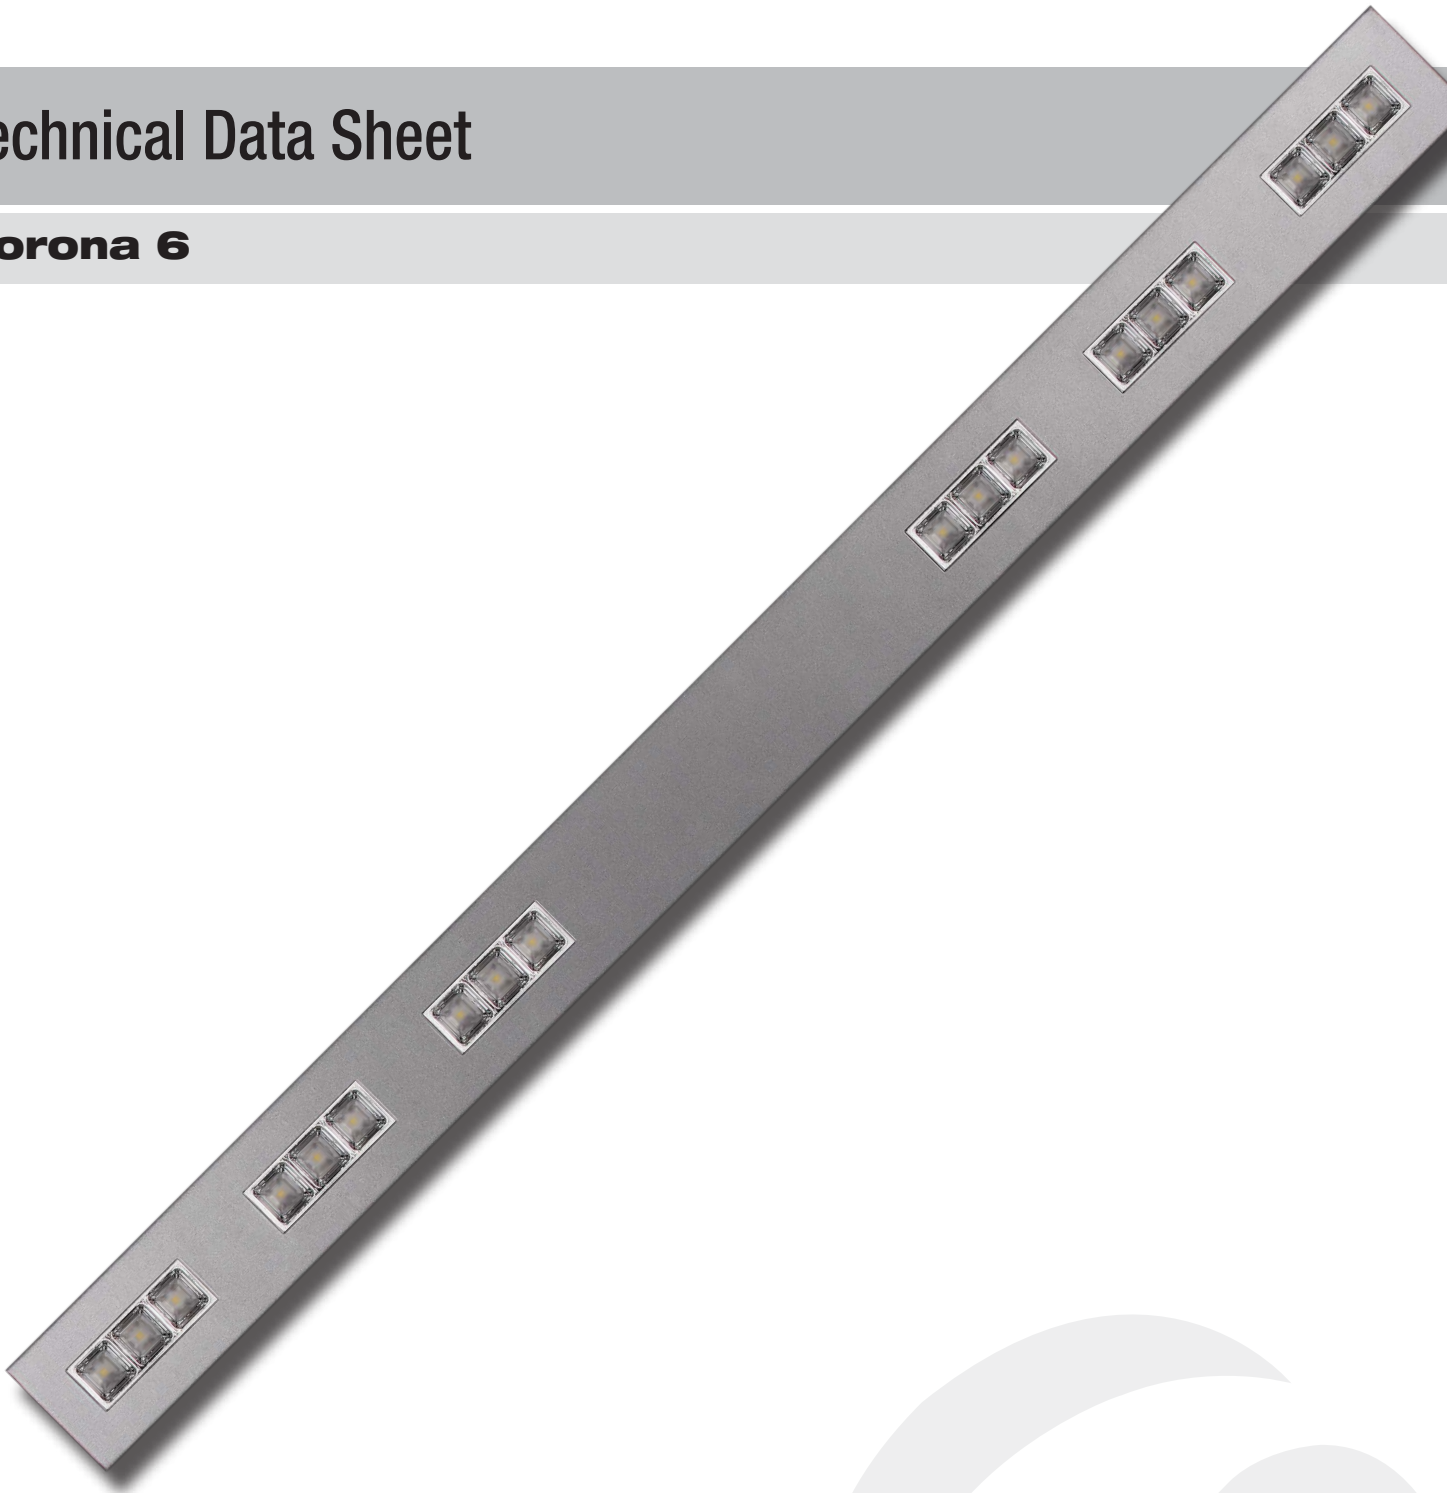

Technical Data Sheet

Corona 6

Technical Data Sheet

Corona 6

PRODUCT BENEFITS

- Hanging lamp for illuminating work surfaces
- Flat design with build-in powersupply
- Direct replacment with halogen luminaire is possible
- Housing made of aluminium
- Possible regulation with: DALI, ENOCEAN, 1-10V

TECHNICAL DATA

Electrical data

Input voltage:	230 V AC
Power consumption:	35 W
Efficiency:	> 0,85
PFC:	> 0,90
Life span:	> 50.000 h
Light control:	DALI, EnOcean, 1-10V

Optical technical data

LED QTY	18
Luminous flux (4000K):	1916 lm
CCT:	3000K, 4000K, custom*
CRI:	> 80
Luminous efficiency:	70 lm/W
Light angle:	65°, 30°

Mechanical data

Operating temperature:	-25°C ~ +40°C
Dimensions:	1025 x 80 x 42 mm
Recessed opening:	/
Weight:	4,0 kg

Colour and materials

Colour:	silver, white, black, custom*
Material:	aluminium, metal