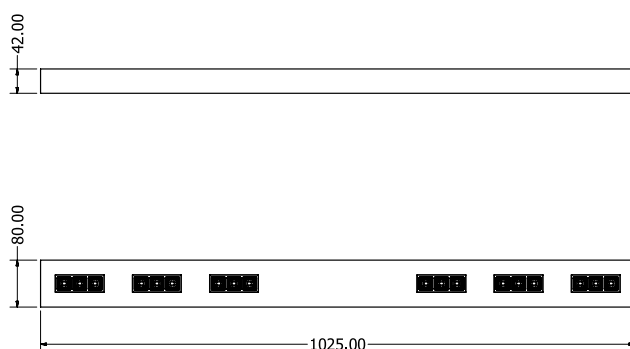

Technical Data Sheet

Corona 6

PRODUCT BENEFITS

- Hanging lamp for illuminating work surfaces
- Flat design with build-in powersupply
- Direct replacment with halogen luminaire is possible
- Housing made of aluminium
- Possible regulation with: DALI, ENOCEAN, 1-10V

TECHNICAL DATA

Electrical data

Input voltage:	230 V AC
Power consumption:	35 W
Efficiency:	> 0,85
PFC:	> 0,90
Life span:	> 50.000 h
Light control:	DALI, EnOcean, 1-10V

Optical technical data

LED QTY	18
Luminous flux (4000K):	1916 lm
CCT:	3000K, 4000K, custom*
CRI:	> 80
Luminous efficiency:	70 lm/W
Light angle:	65°, 30°

Mechanical data

Operating temperature:	-25°C ~ +40°C
Dimensions:	1025 x 80 x 42 mm
Recessed opening:	/
Weight:	4,0 kg

Colour and materials

Colour:	silver, white, black, custom*
Material:	aluminium, metal

Certificates and standards

IP protection:	40
Protection class:	class II (safety insulation)

*Every custom change of product affects the price of product.

ORDERING INFORMATION

Code	Description
FL05.103.02.00.35	LED CORONA6 35W ALU SILVER 4000K
FL05.103.02.01.35	LED CORONA6 35W ALU SILVER 4000K DALI
FL05.103.02.04.35	LED CORONA6 35W ALU SILVER 4000K EnOcean
FL05.103.01.00.35	LED CORONA6 35W ALU SILVER 3000K
FL05.103.01.01.35	LED CORONA6 35W ALU SILVER 3000K DALI
FL05.103.01.04.35	LED CORONA6 35W ALU SILVER 3000K EnOcean

Manufacturer reserves all rights to make changes in materials and components used it's products. All data are subject to change without prior notification.

ADDITIONAL PRODUCT DATA

Dimensional drawing

Light distribution

FTA d.o.o.

Cesta Leona Dobrotiška 21a
SI-3230 Šentjur, Slovenia
Phone: +386 3 746 19 30
Fax: +386 3 746 19 37
E-mail: info@fosilum.com