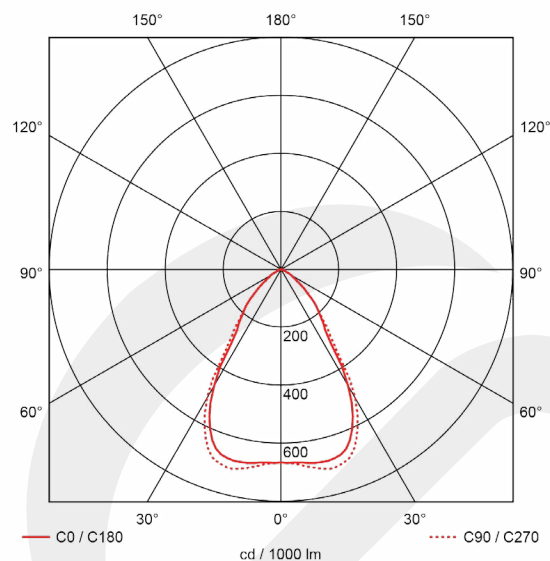

Light distribution

FTA d.o.o.

Cesta Leona Dobrotiška 21a
SI-3230 Šentjur, Slovenia
Phone: +386 3 746 19 30
Fax: +386 3 746 19 37
E-mail: info@fosilum.com