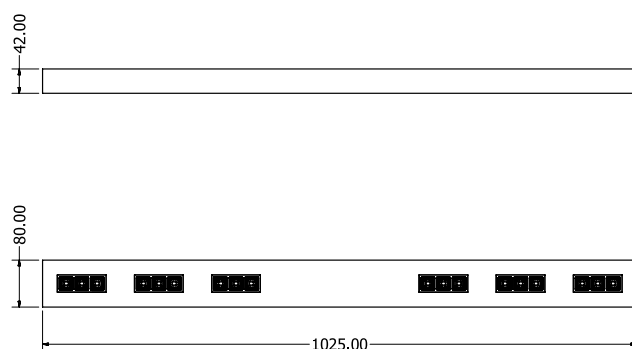

Technical Data Sheet

Corona 6

PRODUCT BENEFITS

- Hanging lamp for illuminating work surfaces
- Flat design with build-in powersupply
- Direct replacment with halogen luminaire is possible
- Housing made of aluminium
- Possible regulation with: DALI, ENOCEAN, 1-10V

TECHNICAL DATA

Electrical data

Input voltage:	230 V AC
Power consumption:	35 W
Efficiency:	> 0,85
PFC:	> 0,90
Life span:	> 50.000 h
Light control:	DALI, EnOcean, 1-10V

Optical technical data

LED QTY	18
Luminous flux (4000K):	1916 lm
CCT:	3000K, 4000K, custom*
CRI:	> 80
Luminous efficiency:	70 lm/W
Light angle:	65°, 30°

Mechanical data

Operating temperature:	-25°C ~ +40°C
Dimensions:	1025 x 80 x 42 mm
Recessed opening:	/
Weight:	4,0 kg

Colour and materials

Colour:	silver, white, black, custom*
Material:	aluminium, metal

Certificates and standards

IP protection:	40
Protection class:	class II (safety insulation)

*Every custom change of product affects the price of product.

ORDERING INFORMATION

Code	Description
FL05.103.02.00.35	LED CORONA6 35W ALU SILVER 4000K
FL05.103.02.01.35	LED CORONA6 35W ALU SILVER 4000K DALI
FL05.103.02.04.35	LED CORONA6 35W ALU SILVER 4000K EnOcean
FL05.103.01.00.35	LED CORONA6 35W ALU SILVER 3000K
FL05.103.01.01.35	LED CORONA6 35W ALU SILVER 3000K DALI
FL05.103.01.04.35	LED CORONA6 35W ALU SILVER 3000K EnOcean

Manufacturer reserves all rights to make changes in materials and components used it's products. All data are subject to change without prior notification.

ADDITIONAL PRODUCT DATA

Dimensional drawing

Light distribution

FTA d.o.o.

Cesta Leona Dobrotiška 21a
SI-3230 Šentjur, Slovenia
Phone: +386 3 746 19 30
Fax: +386 3 746 19 37
E-mail: info@fosilum.com