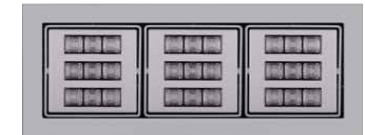

PROD	HOUS	CCT	V/INT	P	OPT	LIGHTBOX3	exkl. MWSt.	inkl. 20% MWSt.	Datenblatt

FL22	.601	.02	.00	.18	.65	LED LIGHTBOX3 50W METAL WHITE 4000K 65	572,00 €	686,40 €
FL22	.601	.02	.00	.18	.65	LED LIGHTBOX3 50W METAL WHITE 4000K 65 DALI	622,60 €	747,12 €
FL22	.601	.02	.00	.18	.65	LED LIGHTBOX3 50W METAL WHITE 4000K 65 EnOcean	655,60 €	786,72 €
FL22	.601	.01	.00	.18	.65	LED LIGHTBOX3 50W METAL WHITE 3000K 65	572,00 €	686,40 €
FL22	.601	.01	.00	.18	.65	LED LIGHTBOX3 50W METAL WHITE 3000K 65 DALI	622,60 €	747,12 €
FL22	.601	.01	.00	.18	.65	LED LIGHTBOX3 50W METAL WHITE 3000K 65 EnOcean	655,60 €	786,72 €
FL22	.601	.02	.00	.18	.30	LED LIGHTBOX3 50W METAL WHITE 4000K 30	572,00 €	686,40 €
FL22	.601	.02	.00	.18	.30	LED LIGHTBOX3 50W METAL WHITE 4000K 30 DALI	622,60 €	747,12 €
FL22	.601	.02	.00	.18	.30	LED LIGHTBOX3 50W METAL WHITE 4000K 30 EnOcean	655,60 €	786,72 €
FL22	.601	.01	.00	.18	.30	LED LIGHTBOX3 50W METAL WHITE 3000K 30	572,00 €	686,40 €
FL22	.601	.01	.00	.18	.30	LED LIGHTBOX3 50W METAL WHITE 3000K 30 DALI	622,60 €	747,12 €
FL22	.601	.01	.00	.18	.30	LED LIGHTBOX3 50W METAL WHITE 3000K 30 EnOcean	655,60 €	786,72 €
LIGHTBOX Aufbauversionen auf Anfrage! LIGHTBOX Surface mounted version on request!